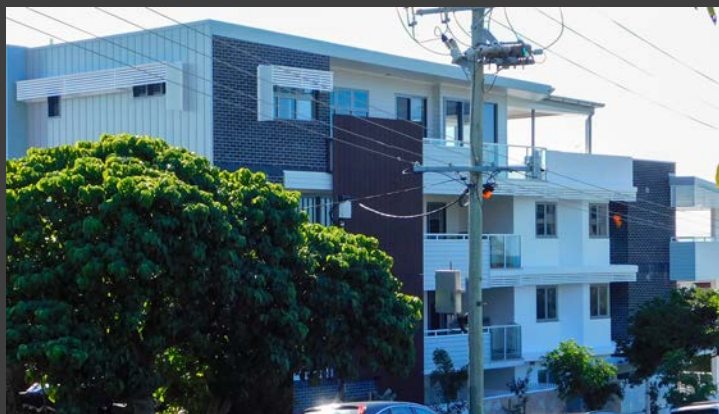

LATITUDE COOLUM BEACH

MULTI-RESIDENTIAL DESIGN

Coolum Beach, Sunshine Coast
2021

LOCATION
YEAR

Kate Chopin wrote “the voice of the sea speaks to the soul”.

Latitude embodies the character of its location while providing modern, high-end living for the unit owners.

The complex incorporates luxurious finishes within spacious floor plans and external living areas to take advantage of the coastal location and views.

AWARDS